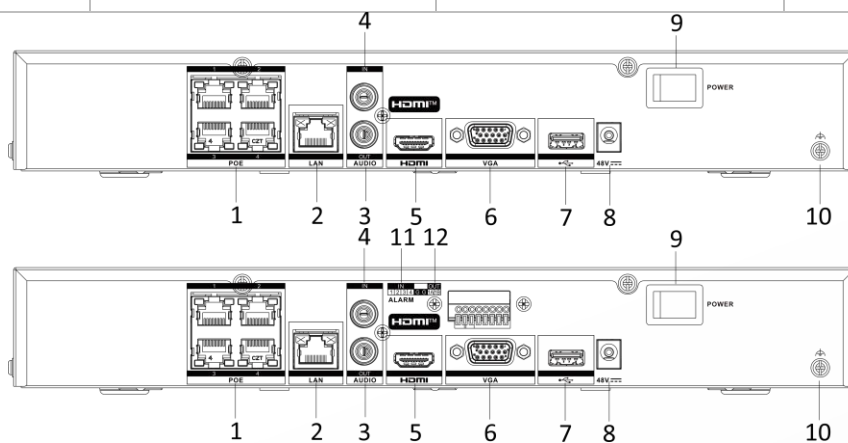

Provide simultaneous HDMI and VGA outputs

HDMI video output at up to 4K resolution

Storage and Playback

Up to 1 SATA interface for HDD connection (up to 10 TB)

4-ch synchronous playback

Network & Ethernet Access

4 independent PoE network interfaces

1 self-adaptive 10/100 Mbps Ethernet interface

Hik-Connect for easy network management

Physical Interface

No.	Description	No.	Description
1	Network interfaces with PoE function	7	USB interface
2	LAN network interface	8	Power supply
3	AUDIO OUT	9	Power switch
4	AUDIO IN	10	GND
5	HDMI interface	11	ALARM IN
6	VGA interface	12	ALARM OUT