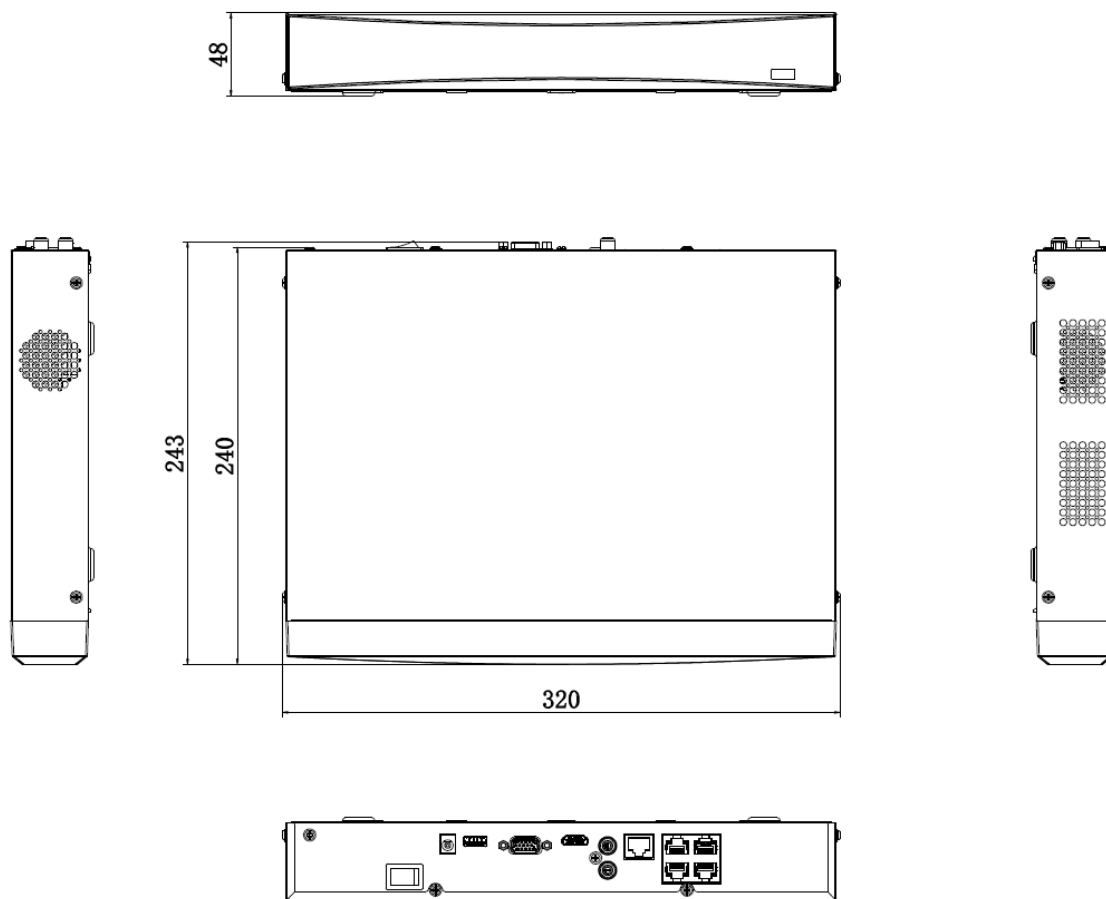

4 independent PoE network interfaces

1 self-adaptive 10/100 Mbps Ethernet interface

Hik-Connect for easy network management

Physical Interface

No.	Description	No.	Description
1	Network interfaces with PoE function	7	USB interface
2	LAN network interface	8	Power supply
3	AUDIO OUT	9	Power switch
4	AUDIO IN	10	GND
5	HDMI interface	11	ALARM IN
6	VGA interface	12	ALARM OUT

Available Model

DS-7604NXI-K1/4P(USA-STD)/Alarm4+1/SP

Dimension

scale/1:1;Unit/mm

scale/1:1;Unit/mm

See Far, Go Further

www.hikvision.com
support@hikvision.com