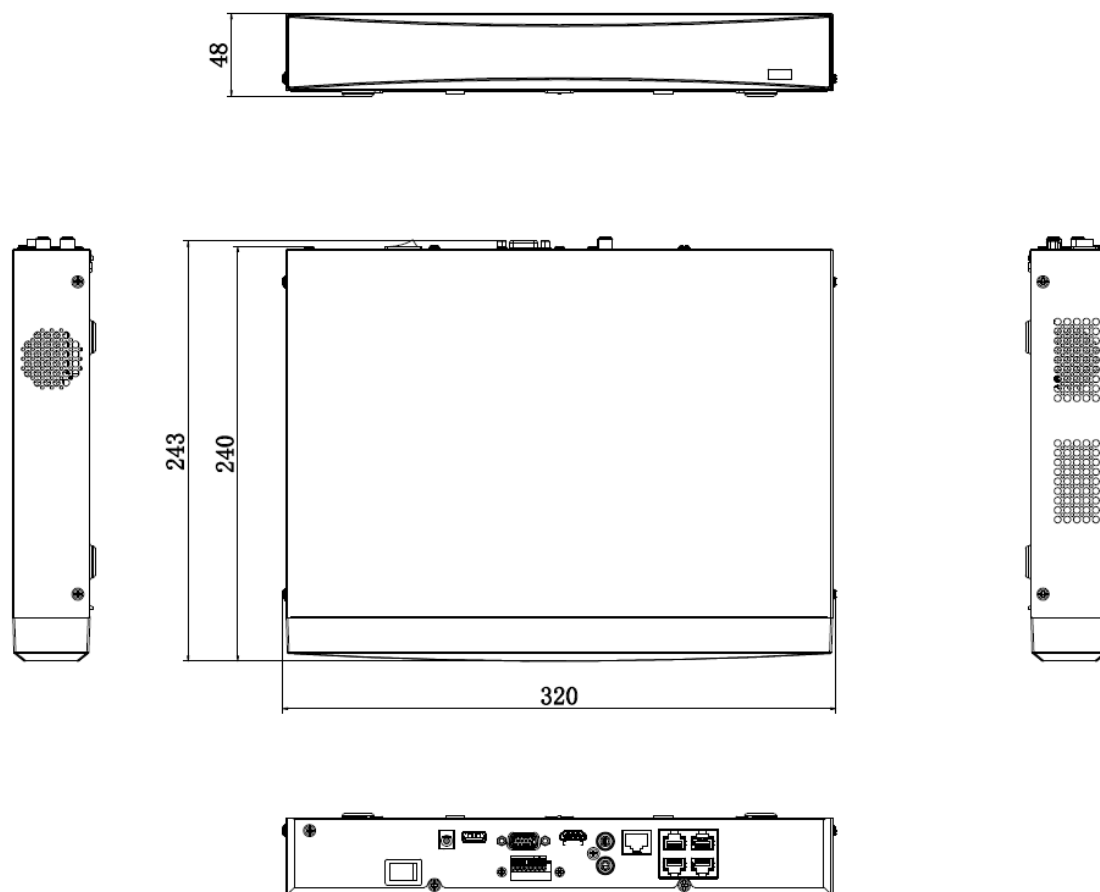

4 independent PoE network interfaces

1 self-adaptive 10/100 Mbps Ethernet interface

Hik-Connect for easy network management

Physical Interface

No.	Description	No.	Description
1	Network interfaces with PoE function	7	USB interface
2	LAN network interface	8	Power supply
3	AUDIO OUT	9	Power switch
4	AUDIO IN	10	GND
5	HDMI interface	11	ALARM IN
6	VGA interface	12	ALARM OUT

Available Model

DS-7604NXI-K1/4P(USA-STD)/Alarm4+1/SP

Dimension

scale/1:1;Unit/mm

scale/1:1;Unit/mm

See Far, Go Further

www.hikvision.com
support@hikvision.com